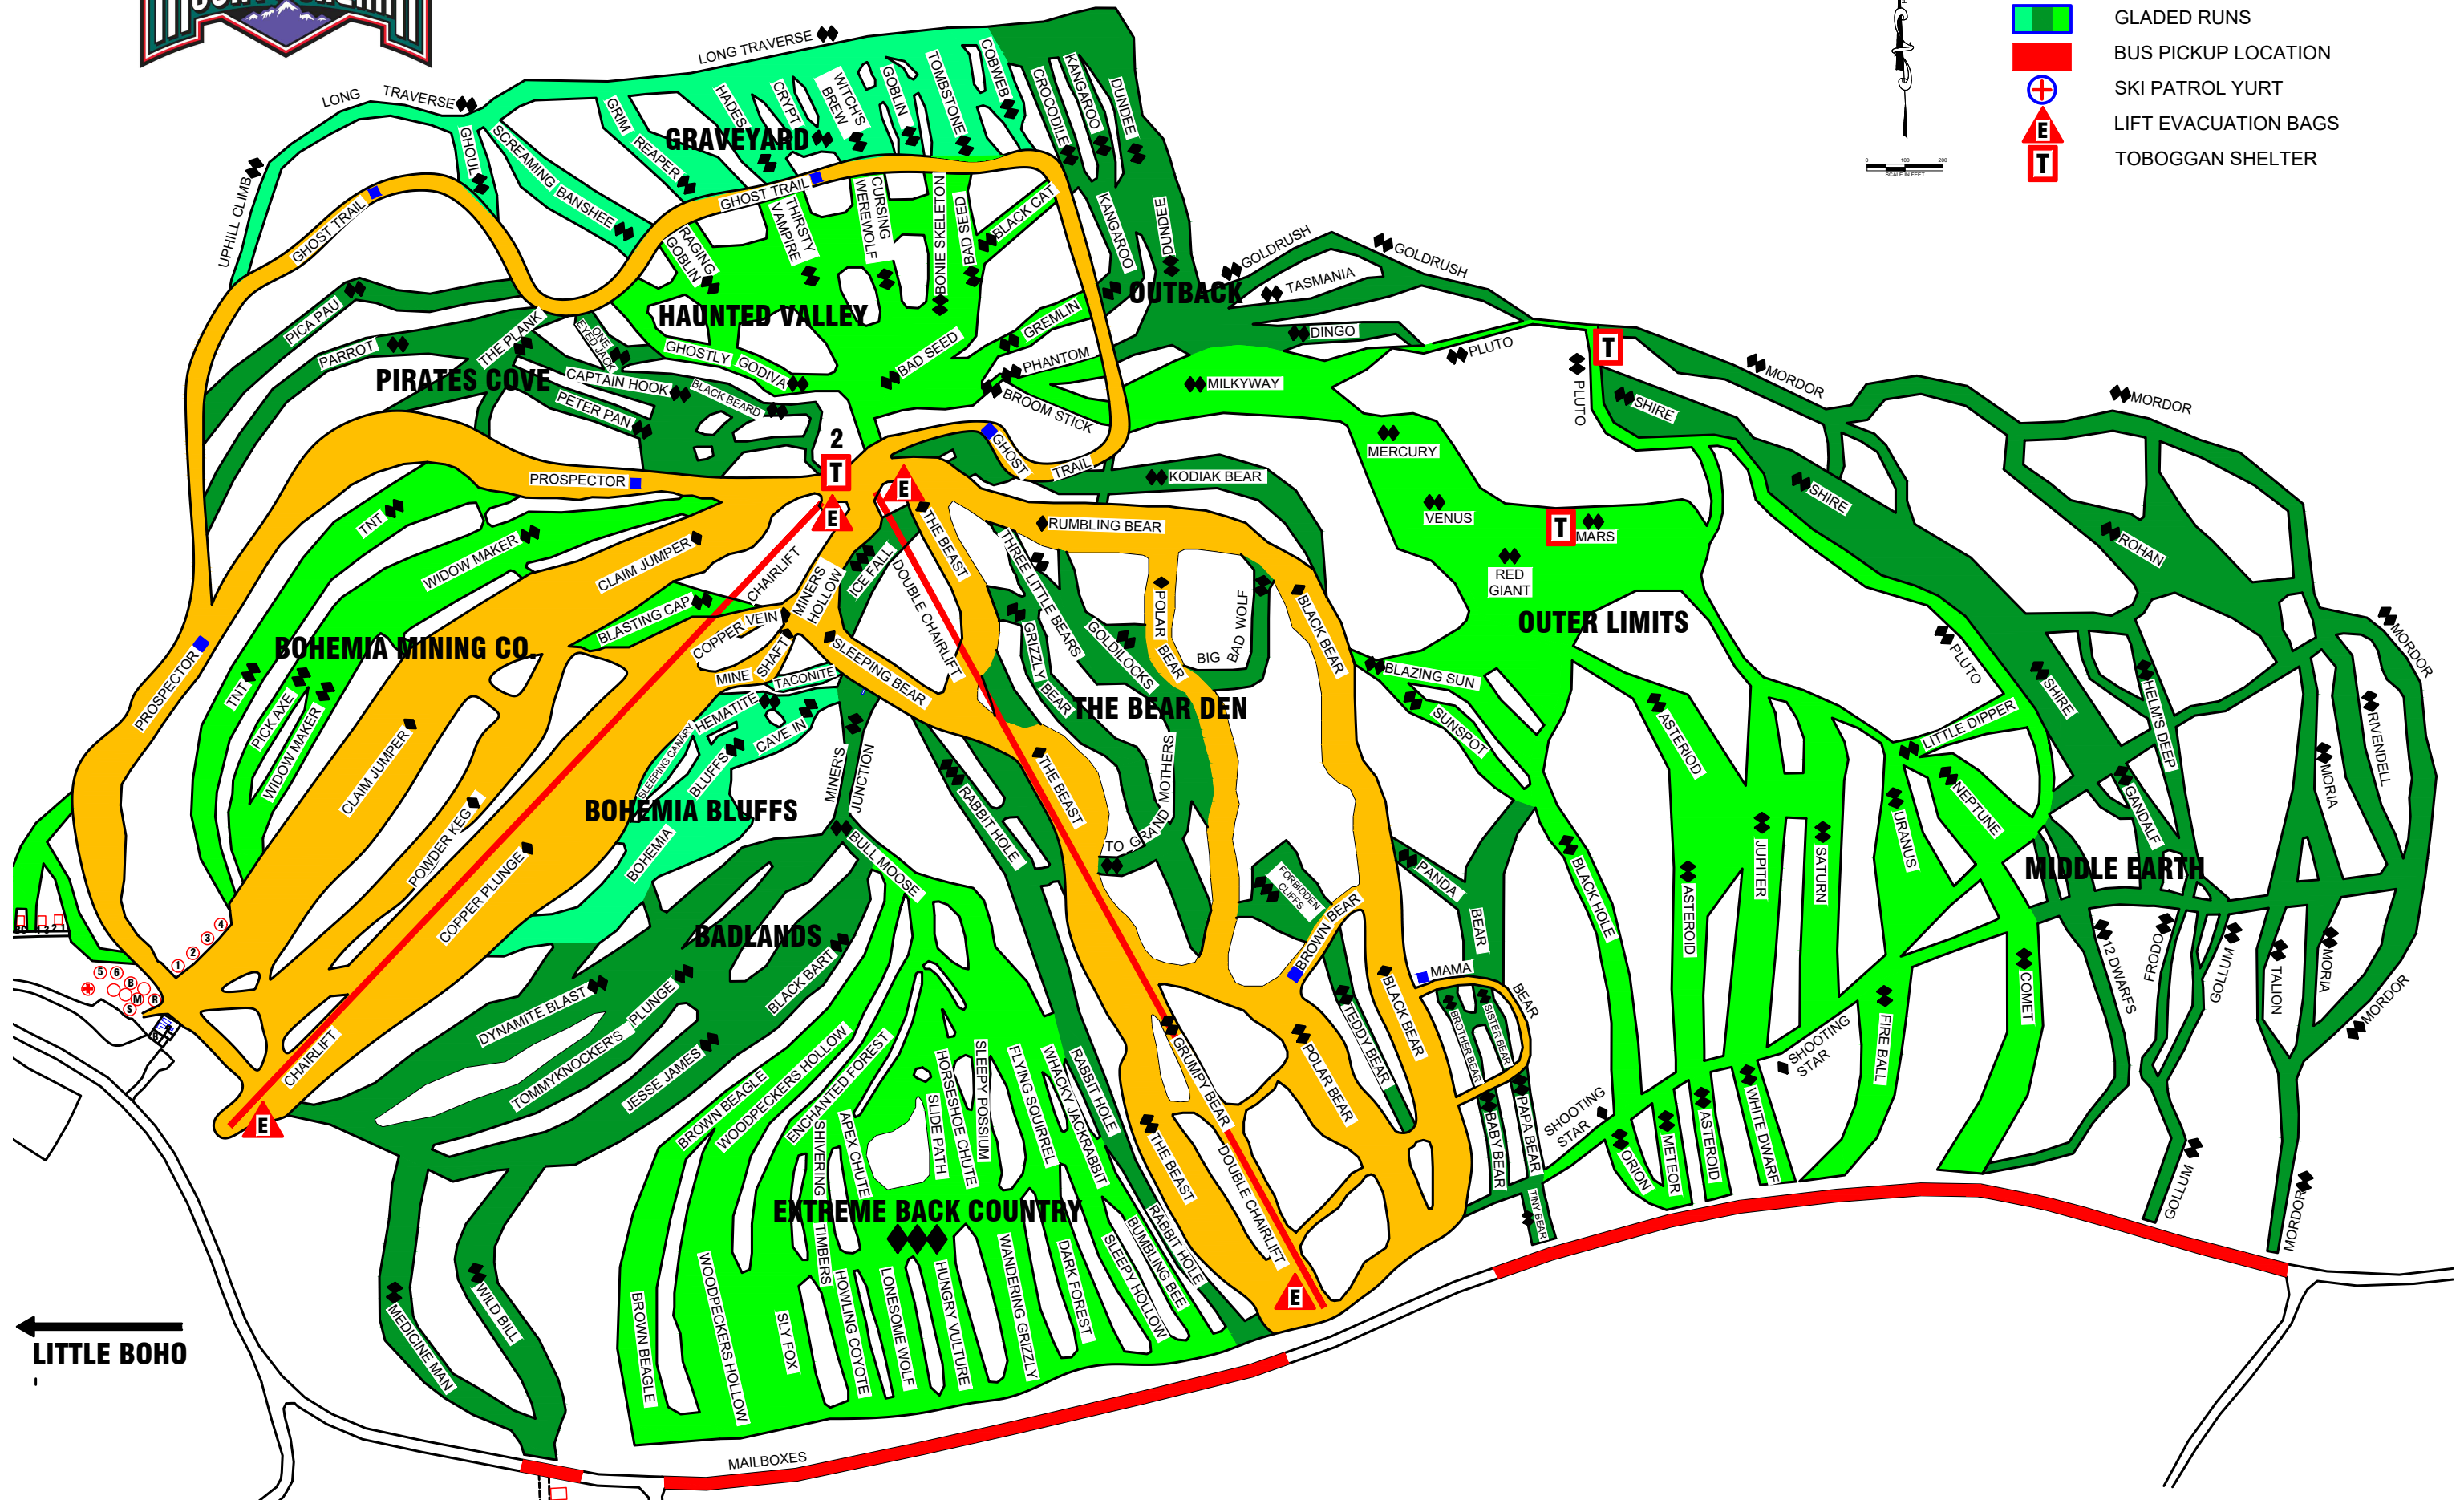

MOUNT BOHEMIA

SKI PATROL EQUIPMENT LOCATION MAP

NO BEGINNERS ALLOWED

LEGEND

- OPEN RUNS
- GLADED RUNS
- BUS PICKUP LOCATION
- SKI PATROL YURT
- LIFT EVACUATION BAGS
- TOBOGGAN SHELTER

← LITTLE BOHO